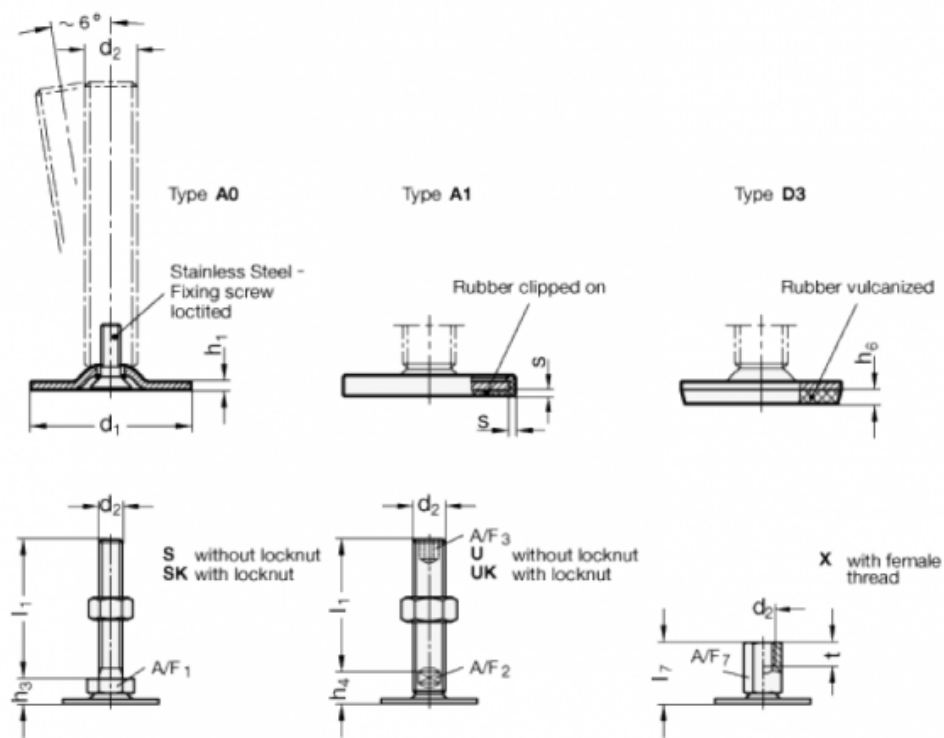

Data Sheet

Article number: 204080M850A0SK

Description: E+G levelling foot
GN 40-80-M8-50-A0-SK

Note: SK With nut, External hexagon at the bottom

Measures

A/F1	= 17
d1	= 80
d2	= M8
h1	= 3
h3	= 12
h6	=
l1	= 50
s	=